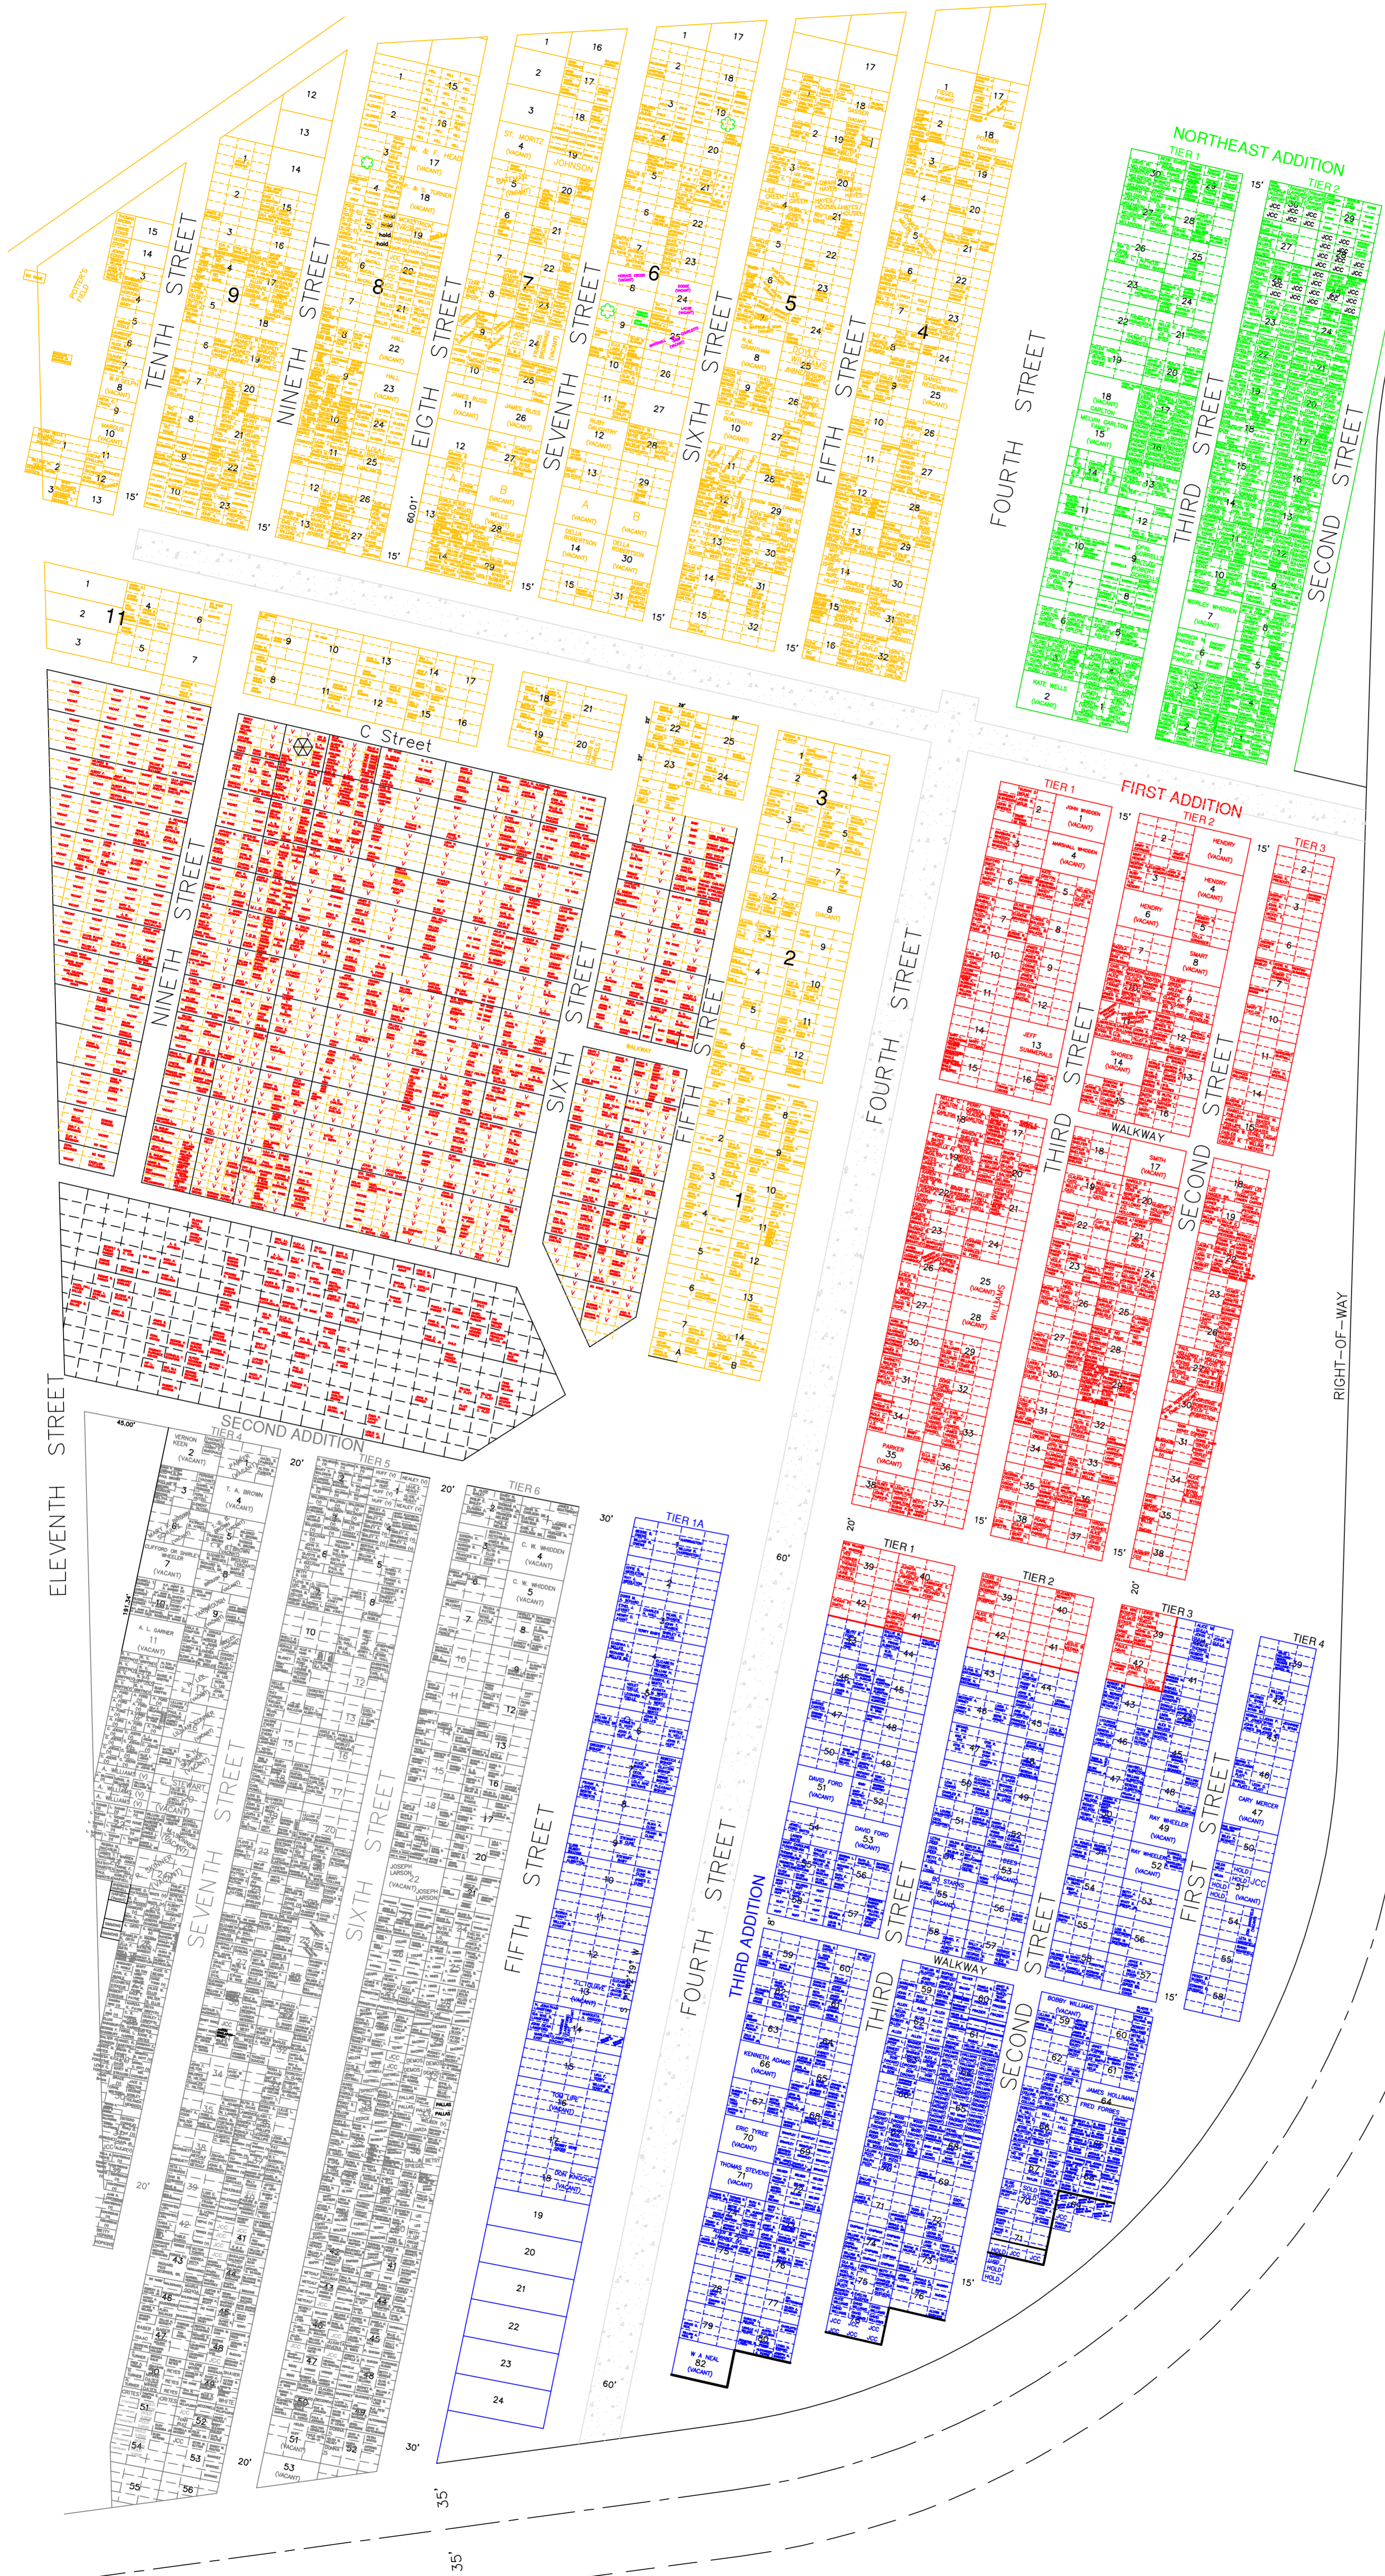

JOSHUA CREEK CEMETERY

SCALE 1" = 30'

This document was created with the Win2PDF "print to PDF" printer available at <http://www.win2pdf.com>

This version of Win2PDF 10 is for evaluation and non-commercial use only.